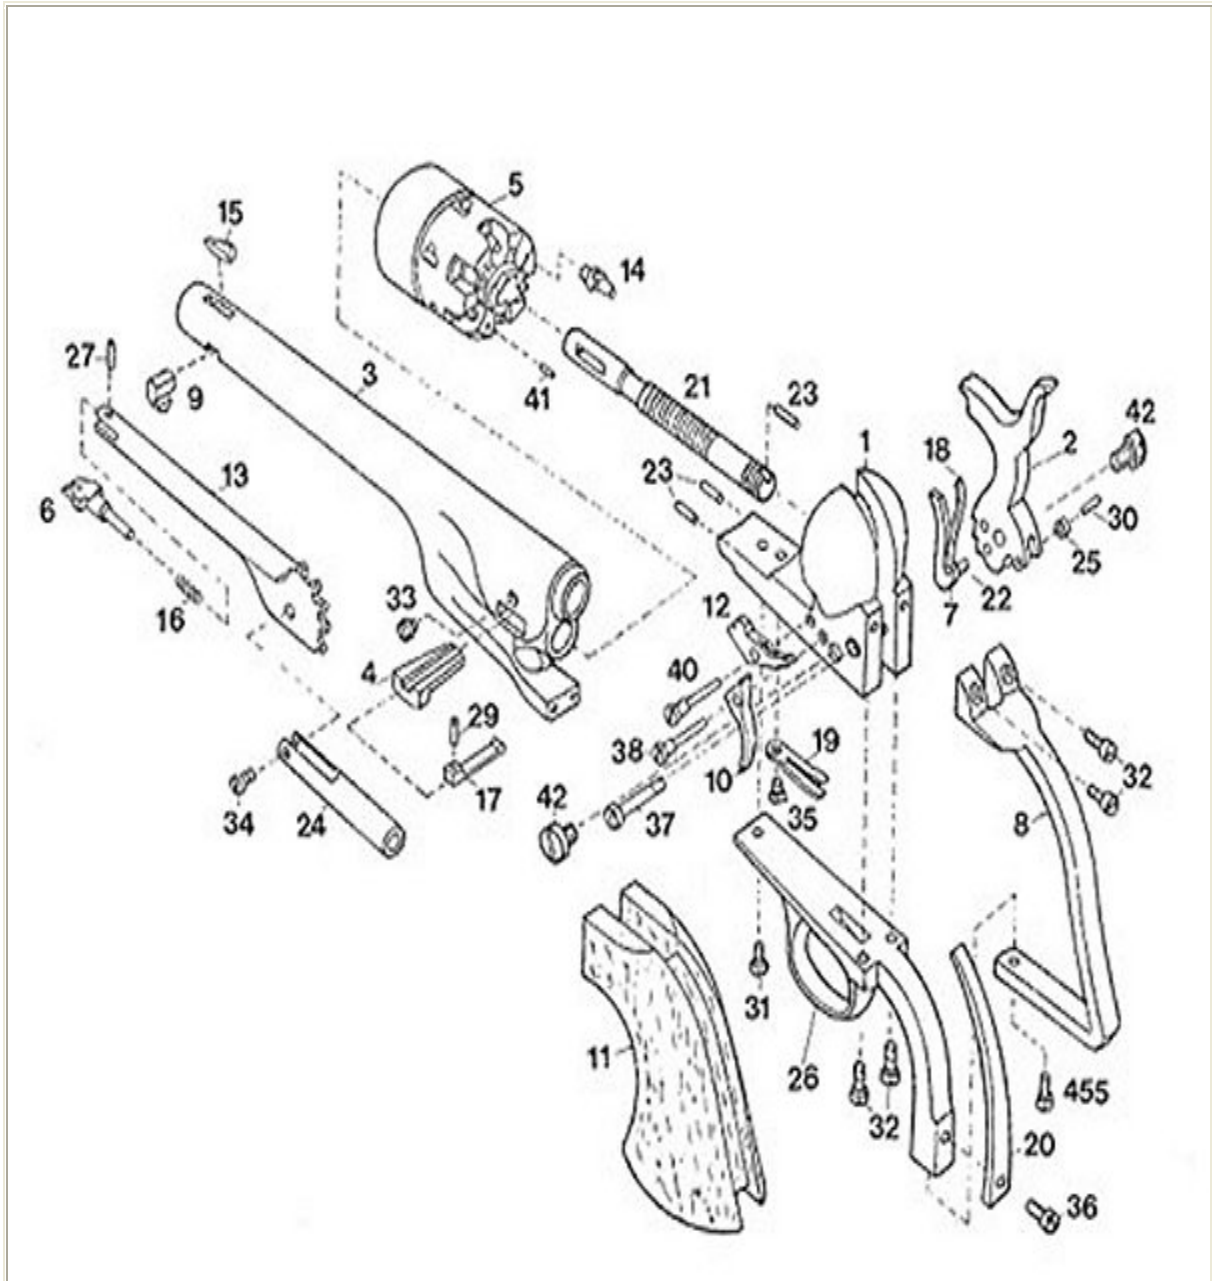

# Uberti's Colt 1860 Army

# Uberti's Colt 1860 Army

#	Code No.	Qty	Description
1	0040001	1	Frame Assembly
2	0000002	1	Hammer Assembly
3	0040003	1	Barrel
4	0000004	1	Wedge Assembly
5	0040005	1	Cylinder Assembly
6	0000006	1	Loading Lever Latch
7	0000007	1	Hand Assembly
8	0040008	1	Backstrap Steel
9	0000009	1	Barrel Stud
10	0000010	1	Trigger
11	0040011G	1	Rough Grip
11	0040011	1	Polished Grip
12	0000012	1	Bolt
13	0040013	1	Loading Lever
14	0000014	6	Nipple
15	0040015	1	Sight
16	0000016	1	Loading lever latch spring
17	0000017	1	Wedge Spring
18	0000018	1	Hand Spring
19	0000019	1	Trigger Bolt Spring
20	0000020	1	Mainspring
21	0000021	1	Base Pin
22	0000022	1	Hand Pin
23	0000023	3	Barrel Pin
24	0040024	1	Plunger
25	0000025	1	Roller
26	0040026	1	Triggerguard Brass
27	0000027	1	Loading Lever Latch Pin
29	0000029	1	Wedge Pin
30	0000030	1	Roller Pin
31	0070031	1	Front Triggerguard Screw
32	0000032	5	Backstrap and Triggerguard Screw
33	0000033	1	Wedge Screw
34	0040034	1	Plunger Screw
35	0400035	1	Trigger Bolt Spring Screw
36	0000036	1	Main Spring Screw
37	0000037	1	Hammer Screw
38	0000038	1	Trigger Screw
40	0000040	1	Bolt Screw
41	0000041	6	Cylinder Pin
42	0040042	2	Shoulder Stock Screw
455	0040455	1	Connect Screw
<b>ALTERNATIVES COD. 0041 - 0047 - 0048</b>			
1	0048001	1	Civilian Frame, Without Cut (Mod.0047 - Mod.0048)
5	0041005	1	Fluted Cylinder (Mod.0041)
8	0047008	1	Civilian Backstrap, Steel (Mod.0047)
8	0048008	1	Civilian Backstrap, Brass (Mod.0048)